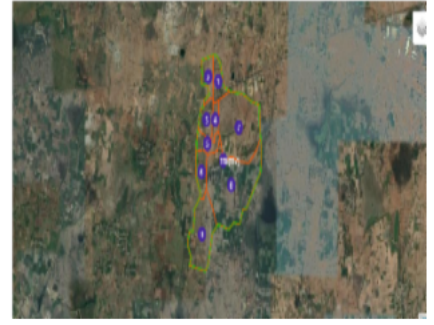

Nazri Naksha

Google Map View