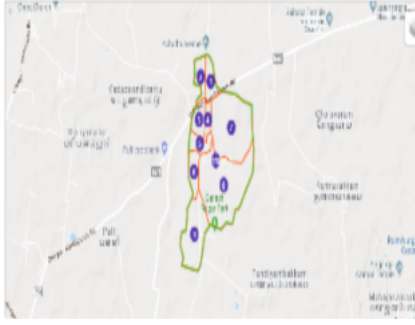

Nazri Naksha

Google Map View