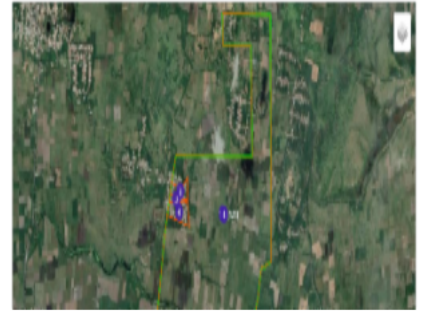

Nazri Naksha

Google Map View