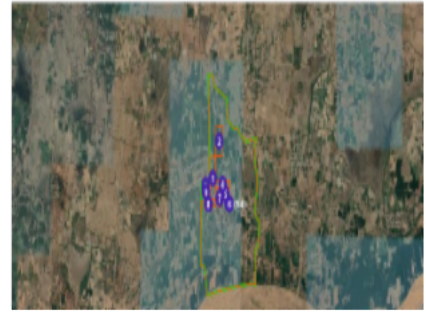

Nazri Naksha

Google Map View