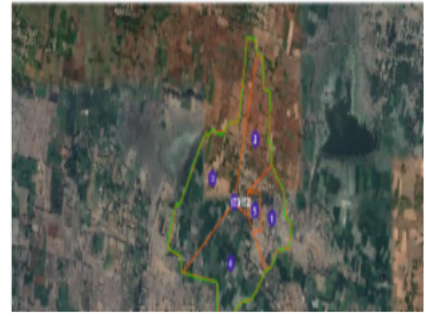

Nazri Naksha

Google Map View