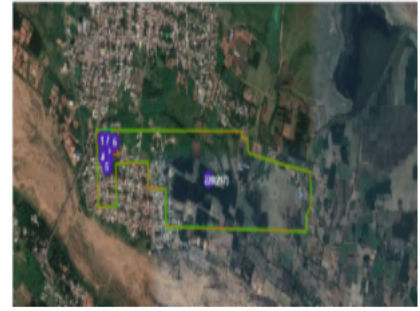

Nazri Naksha

Google Map View