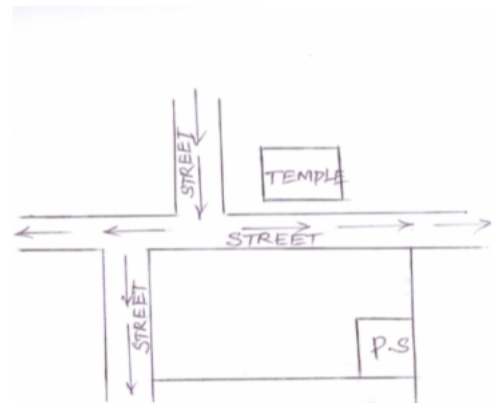

Cad View

Key MAP View

Minimum Basic facility check ✓	Water	Ramp	plug points	Toilet	Health care
	✓	✓	✓	✓	✓