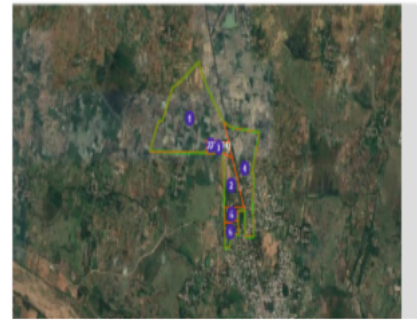

Nazri Naksha

Google Map View