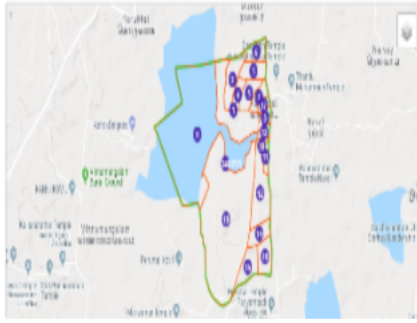

Nazri Naksha

Google Map View