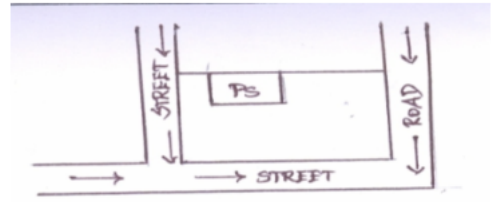

Key MAP View

Minimum Basic Facility	✓	✓	✓	✓	✓
	water	Ramp	Plug Points	Toilet	Health Centre