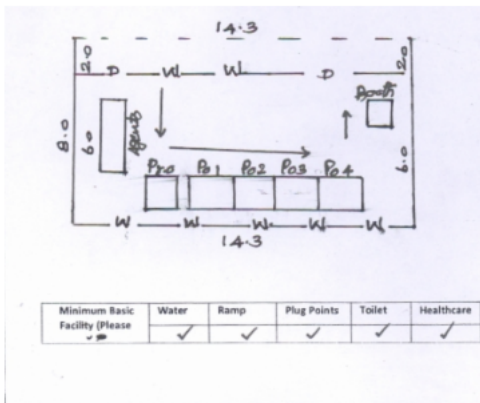

Nazri Naksha

Google Map View

Polling Station Building Front View

Polling Station Front View

Cad View

Key MAP View