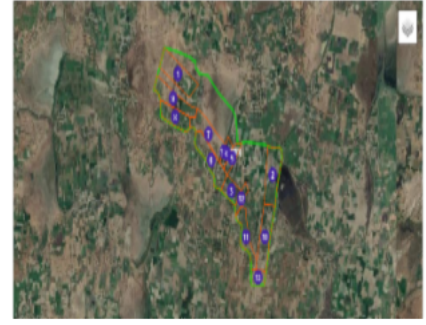

Nazri Naksha

Google Map View