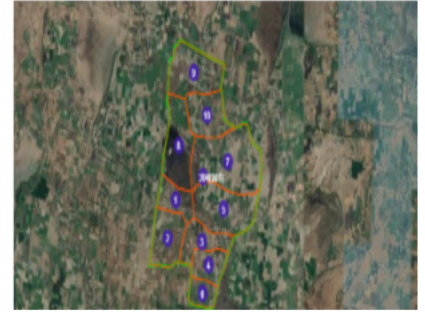

Nazri Naksha

Google Map View