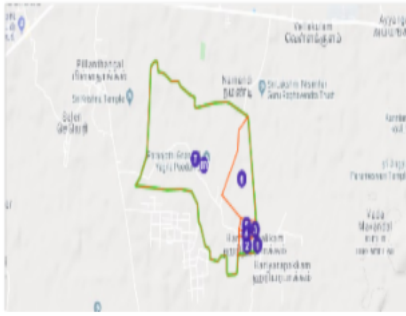

Nazri Naksha

Google Map View