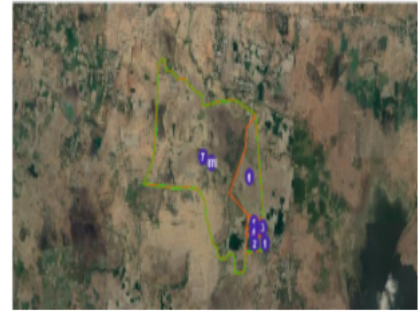

Nazri Naksha

Google Map View