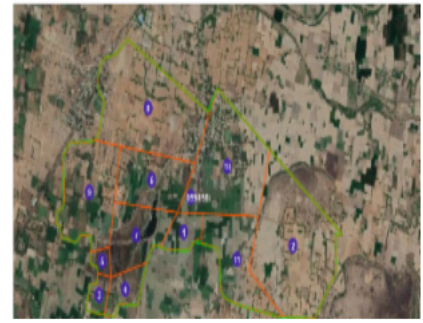

Polling Station Front View

Nazri Naksha

Google Map View