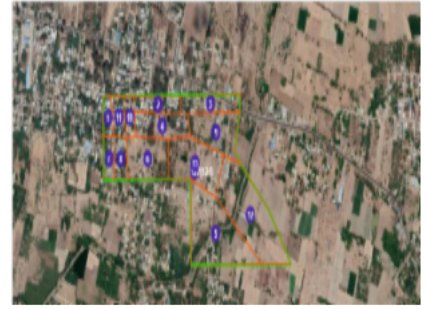

Nazri Naksha

Google Map View