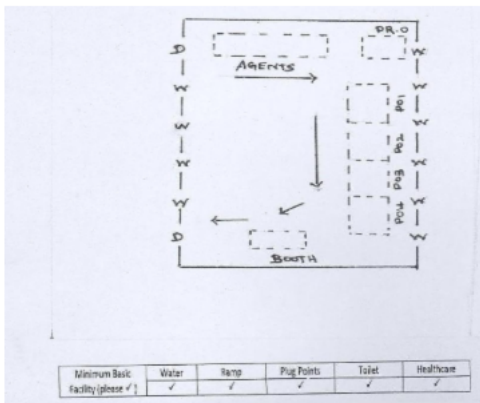

Nazri Naksha

Google Map View

Polling Station Building Front View

Polling Station Front View

Cad View

Key MAP View