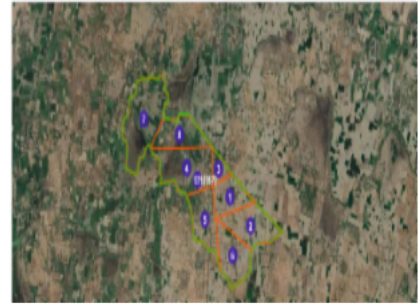

Nazri Naksha

Google Map View