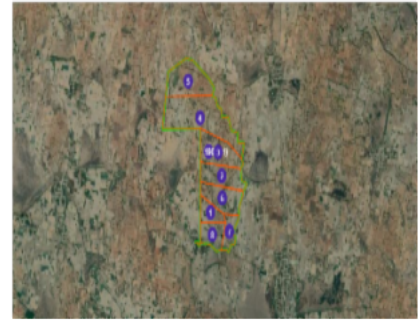

Nazri Naksha

Google Map View