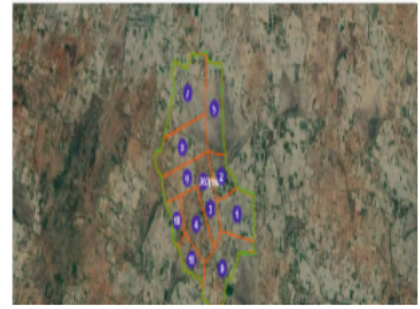

Nazri Naksha

Google Map View