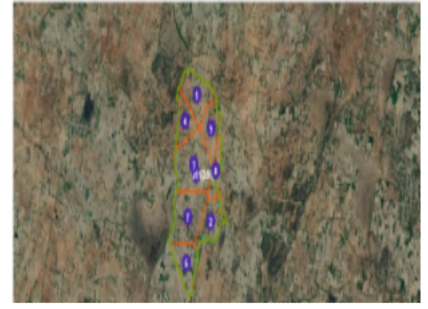

Nazri Naksha

Google Map View