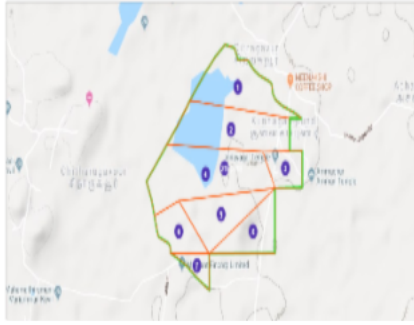

Nazri Naksha

Google Map View