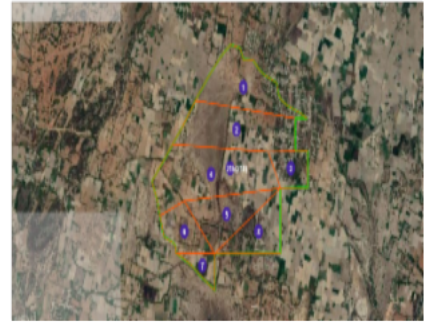

Nazri Naksha

Google Map View