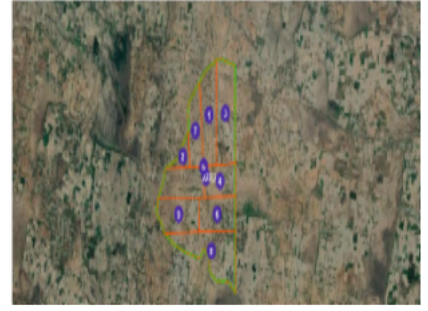

Nazri Naksha

Google Map View