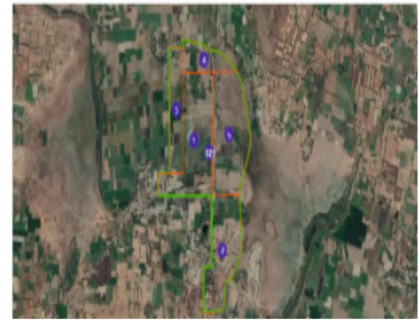

Nazri Naksha

Google Map View