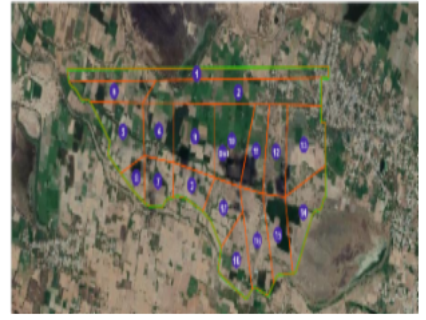

Nazri Naksha

Google Map View