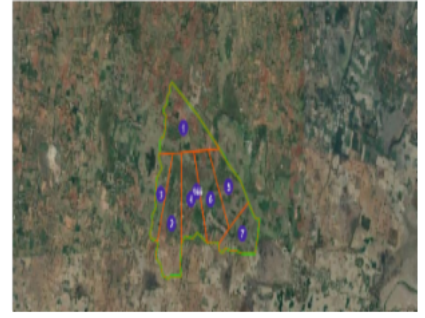

Nazri Naksha

Google Map View