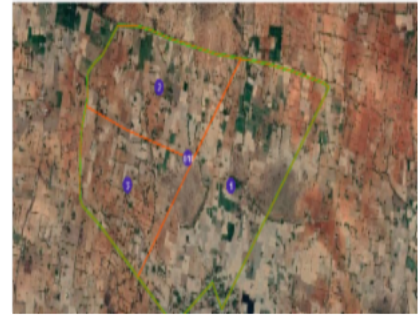

Nazri Naksha

Google Map View