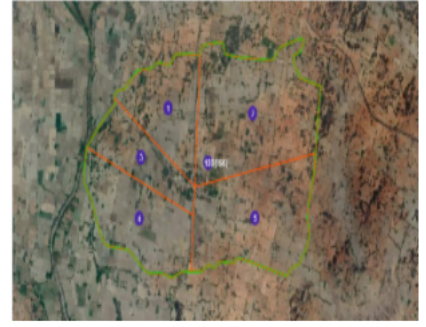

Nazri Naksha

Google Map View