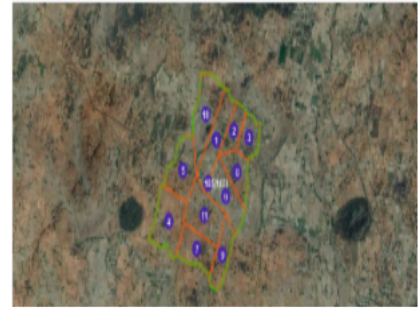

Nazri Naksha

Google Map View