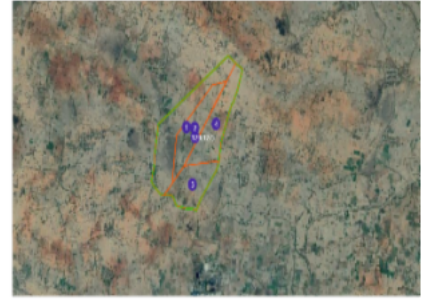

Nazri Naksha

Google Map View