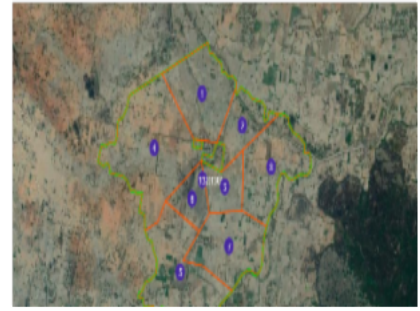

Nazri Naksha

Google Map View