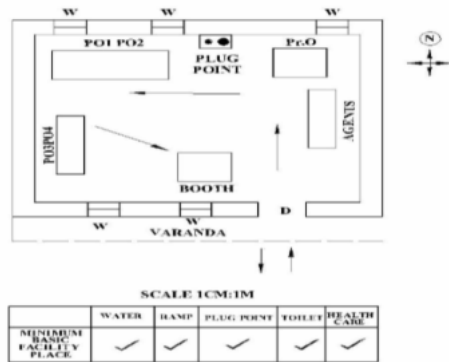

Nazri Naksha

Google Map View

Cad View