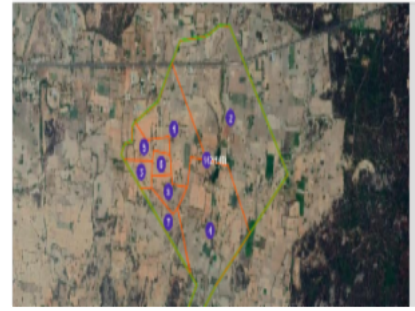

Nazri Naksha

Google Map View