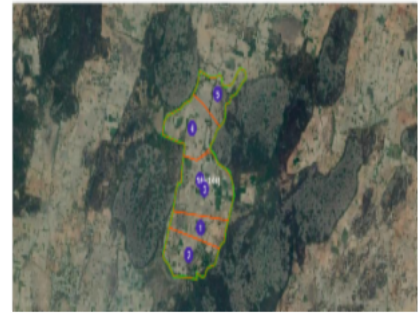

Nazri Naksha

Google Map View