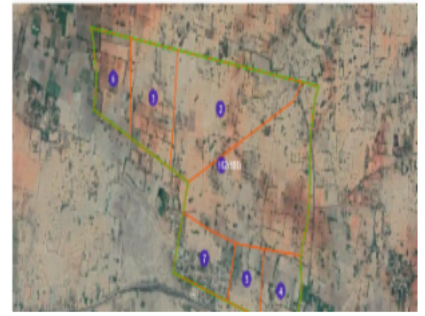

Nazri Naksha

Google Map View