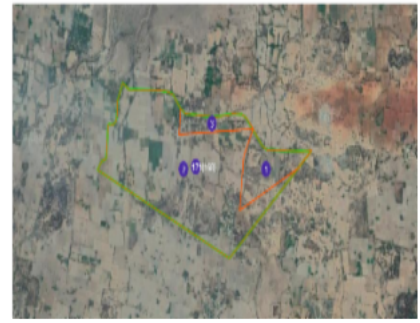

Polling Station Front View

Nazri Naksha

Google Map View