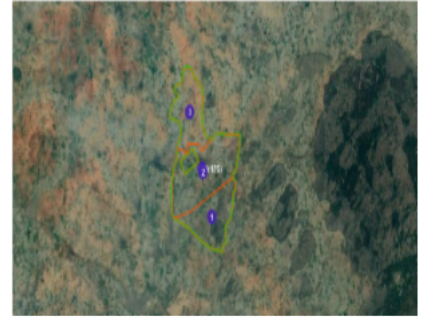

Nazri Naksha

Google Map View