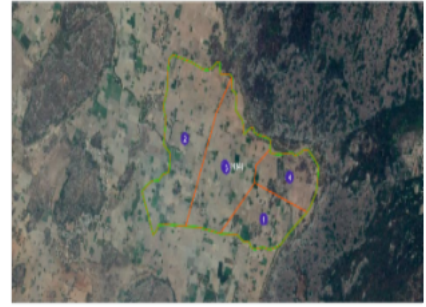

Nazri Naksha

Google Map View