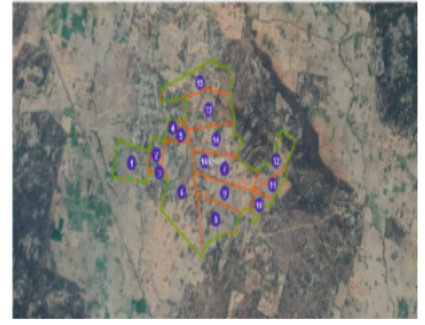

Nazri Naksha

Google Map View