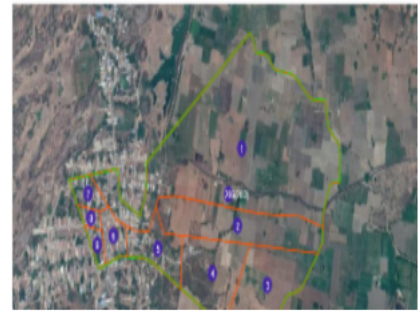

Nazri Naksha

Google Map View