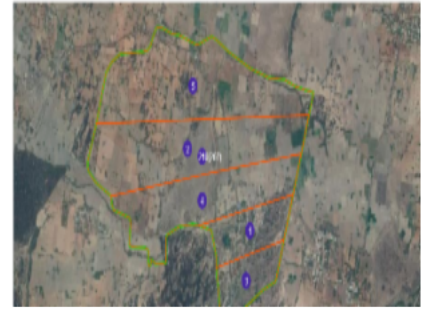

Nazri Naksha

Google Map View