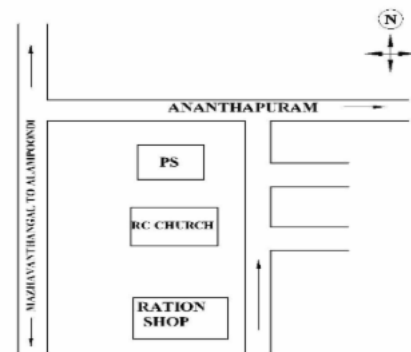

Cad View

Key MAP View

SCALE 1CM:1M

	WATER	RAMP	PLUG POINT	TOILET	HEALTH CARE
MINIMUM BASIC FACILITY PLACE	✓	✓	✓	✓	✓