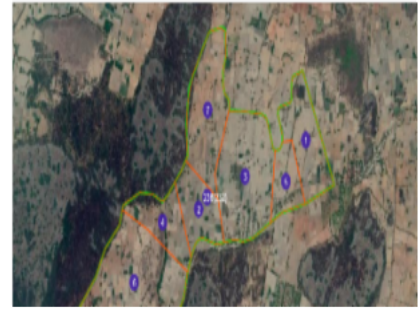

Polling Station Front View

Nazri Naksha

Google Map View