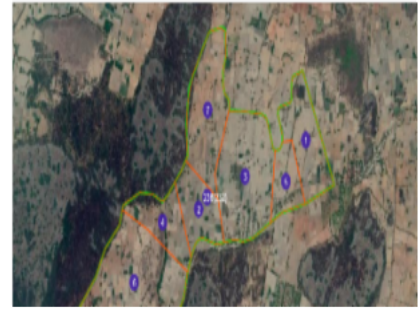

Nazri Naksha

Google Map View