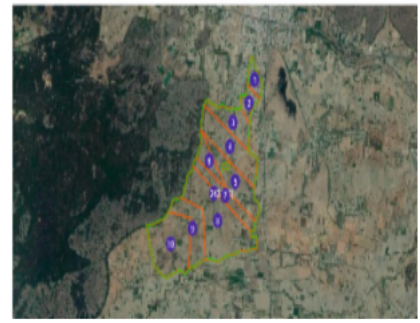

Nazri Naksha

Google Map View