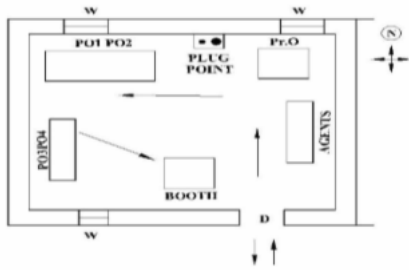

Cad View

Key MAP View

SCALE 1CM:1M

	WATER	RAMP	PLUG POINT	TOILET	HEALTH CARE
MINIMUM BASE FACILITY PLACE	✓	✓	✓	✓	✓