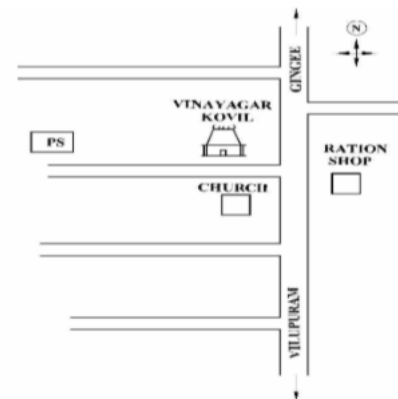

Cad View

Key MAP View

SCALE 1CM:1M

	WATER	RAMP	PLUG POINT	TOILET	HEALTH CARE
MINIMUM BASE FACILITY PLACE	✓	✓	✓	✓	✓