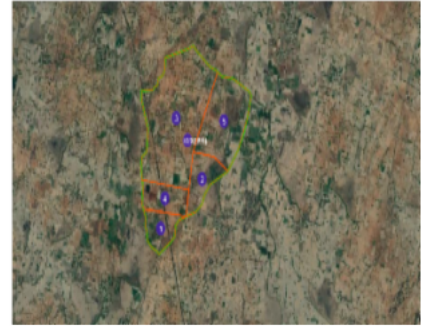

Nazri Naksha

Google Map View