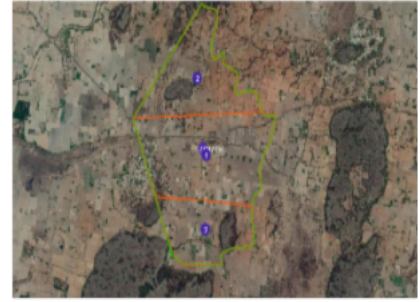

Nazri Naksha

Google Map View