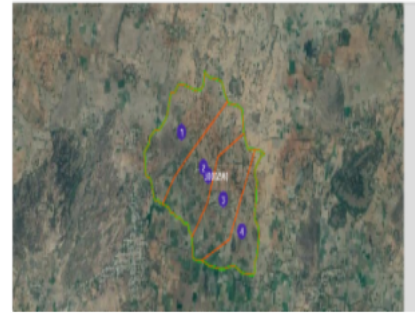

Nazri Naksha

Google Map View