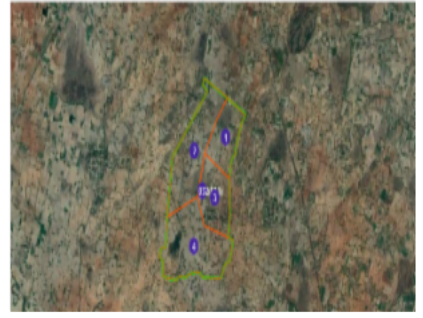

Nazri Naksha

Google Map View