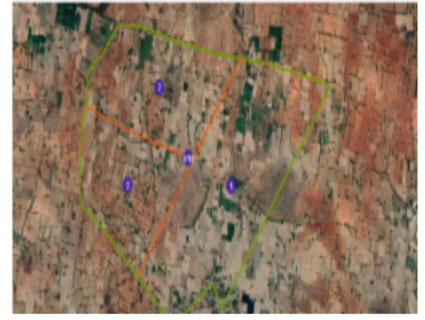

Nazri Naksha

Google Map View