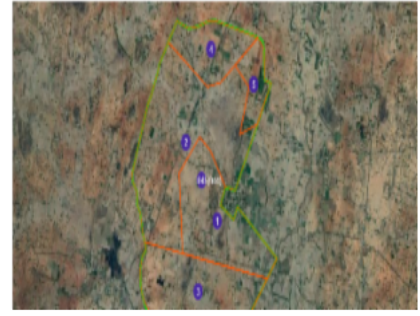

Nazri Naksha

Google Map View